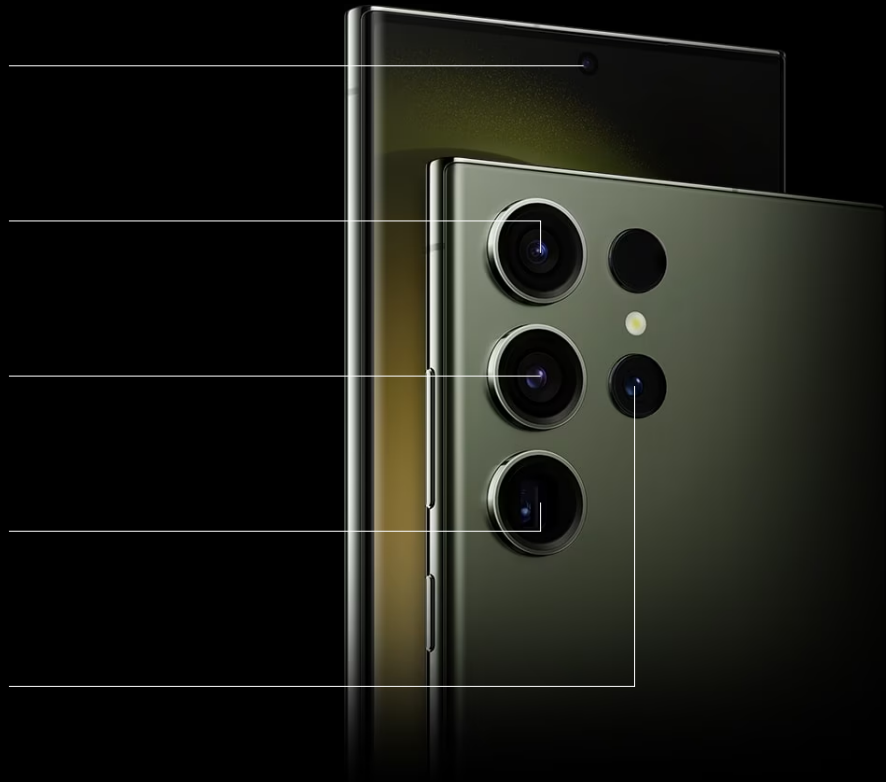

200MP

Wide-angle Camera

10MP

10x Optical Zoom
Telephoto Camera 1

10MP

3x Optical Zoom
Telephoto Camera 2

Key Features

More innovation, less footprint

Low light. Camera. Action

A Pro-grade Camera grabs brighter photos and video, dusk to dawn. The intelligent pixel sensor adapts to low light with Nightography and the camera lens tones down flare for clearer captures.